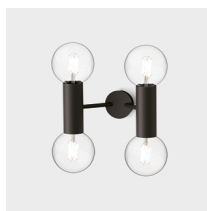

Double wall lamp