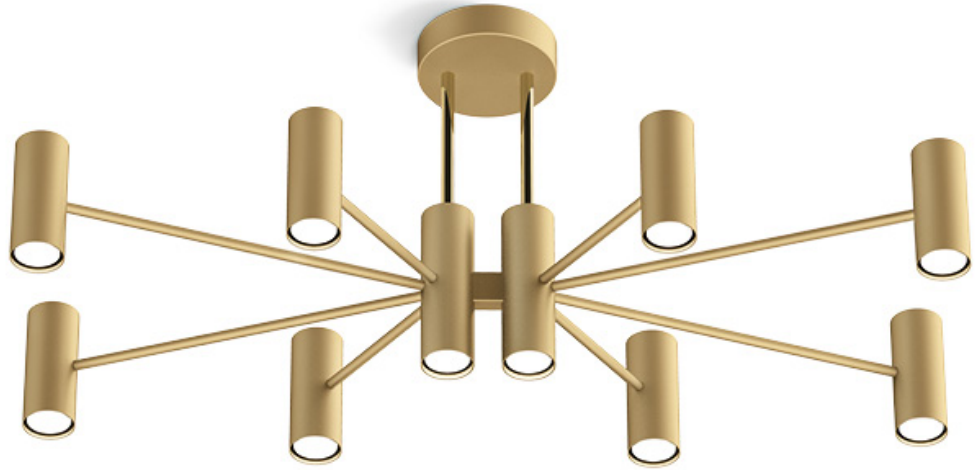

IP20

White

Matt gold

Black

* on demand

** cable on measure

Technical features

products: Chandelier Longue Pendant lamp
Paolo Grasselli 2019

Pendant lamp - L. 100	ø 110 x 55 x 50 cm 12 Kg	lamp type 16xE27 + 2xGU10 max watt 16 X 42W HES + 2 X 28W HES	CHLESO100G01
Pendant lamp - L. 100	ø 105 x 48 x 40 cm 12 Kg	lamp type 18xGU10 max watt 28 W HES	CHLESO100G11
Pendant lamp - L. 150	ø 150 x 70 x 50 cm 14 Kg	lamp type 16xE27 + 2xGU10 max watt 16 X 42W HES + 2 X 28W HES	CHLESO150G01
Pendant lamp - L. 150	ø 140 x 65 x 40 cm 14 Kg	lamp type 18xGU10 max watt 28 W HES	CHLESO150G11

Geblackl technical features
 products: Chandelier Longue
 Paolo Grasselli 2019

Finiture

Colori

White Gold

Matt gold

Black

Metal structure

Uplight and
 downlight