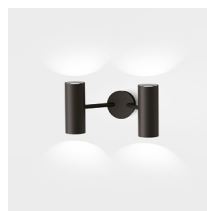

Geblackl technical features
 products: Chandelier Longue
 Paolo Grasselli 2019

Finiture

Colori

White Gold

Matt gold

Black

Metal structure

Uplight and
 downlight

IP20

White

Matt gold

Black

* on demand

** cable on measure

Technical features

products: Chandelier Longue Pendant lamp
Paolo Grasselli 2019

IP20

Single wall lamp

Single wall lamp

Double wall lamp

Double wall lamp

* on demand

Technical features

products: Chandelier Longue Ceiling lamp
Paolo Grasselli 2019