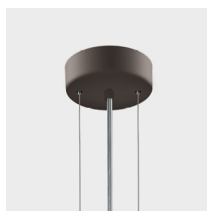

Geblackl technical features
 products: Chandelier Longue
 Paolo Grasselli 2019

Finiture

Colori

White Gold

Matt gold

Black

Metal structure

Uplight and
 downlight

IP20

White

Matt gold

Black

* on demand

** cable on measure

Technical features

products: Chandelier Longue Pendant lamp
Paolo Grasselli 2019

Pendant lamp - L. 100	ø 110 x 55 x 50 cm 12 Kg	lamp type 16xE27 + 2xGU10 max watt 16 X 42W HES + 2 X 28W HES	CHLESO100G01
Pendant lamp - L. 100	ø 105 x 48 x 40 cm 12 Kg	lamp type 18xGU10 max watt 28 W HES	CHLESO100G11
Pendant lamp - L. 150	ø 150 x 70 x 50 cm 14 Kg	lamp type 16xE27 + 2xGU10 max watt 16 X 42W HES + 2 X 28W HES	CHLESO150G01
Pendant lamp - L. 150	ø 140 x 65 x 40 cm 14 Kg	lamp type 18xGU10 max watt 28 W HES	CHLESO150G11