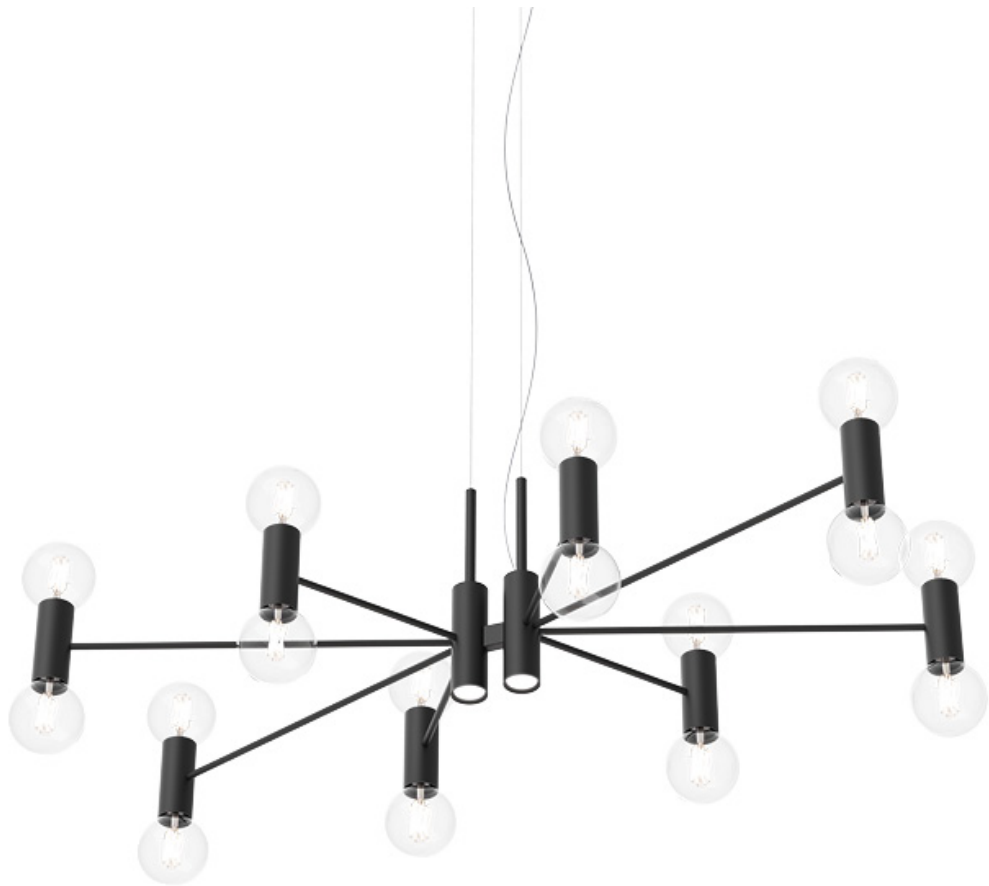

Geblackl technical features
 products: Chandelier Longue
 Paolo Grasselli 2019

Finiture

Colori

White Gold

Matt gold

Black

Metal structure

Uplight and
 downlight

IP20

White

Matt gold

Black

* on demand

** cable on measure

Technical features

products: Chandelier Longue Pendant lamp
Paolo Grasselli 2019

Pendant lamp - L. 100	ø 110 x 55 x 50 cm 12 Kg	lamp type 16xE27 + 2xGU10 max watt 16 X 42W HES + 2 X 28W HES	CHLESO100G01
Pendant lamp - L. 100	ø 105 x 48 x 40 cm 12 Kg	lamp type 18xGU10 max watt 28 W HES	CHLESO100G11
Pendant lamp - L. 150	ø 150 x 70 x 50 cm 14 Kg	lamp type 16xE27 + 2xGU10 max watt 16 X 42W HES + 2 X 28W HES	CHLESO150G01
Pendant lamp - L. 150	ø 140 x 65 x 40 cm 14 Kg	lamp type 18xGU10 max watt 28 W HES	CHLESO150G11