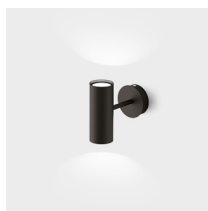

Single wall lamp